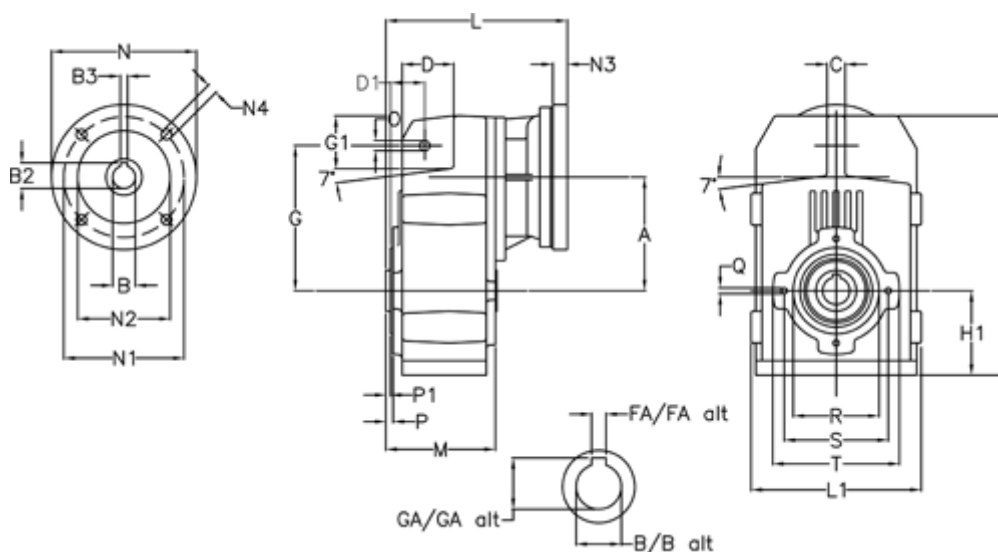

Article number: 29560422014235

Description: Shaft mounted gear
A413H40-220,1-P90B5

Measures

A = 175.75	FA = 12	M = 144.0	Q = M12x19
B = 40	G = 218	N = 200	R = 130
B1 = 24	G1 = 97.5	N1 = 165	S = 165
B2 = 27.3	GA = 43.0	N2 = 130	T = 200
B3 = 8	H = 389.0	N4 = M10x20	
C = 16	H1 = 116.0	O = 14	
D = 79.0	L = 265.5	P = 7.5	
D1 = 56.5	L1 = 242	P1 = 3.5	